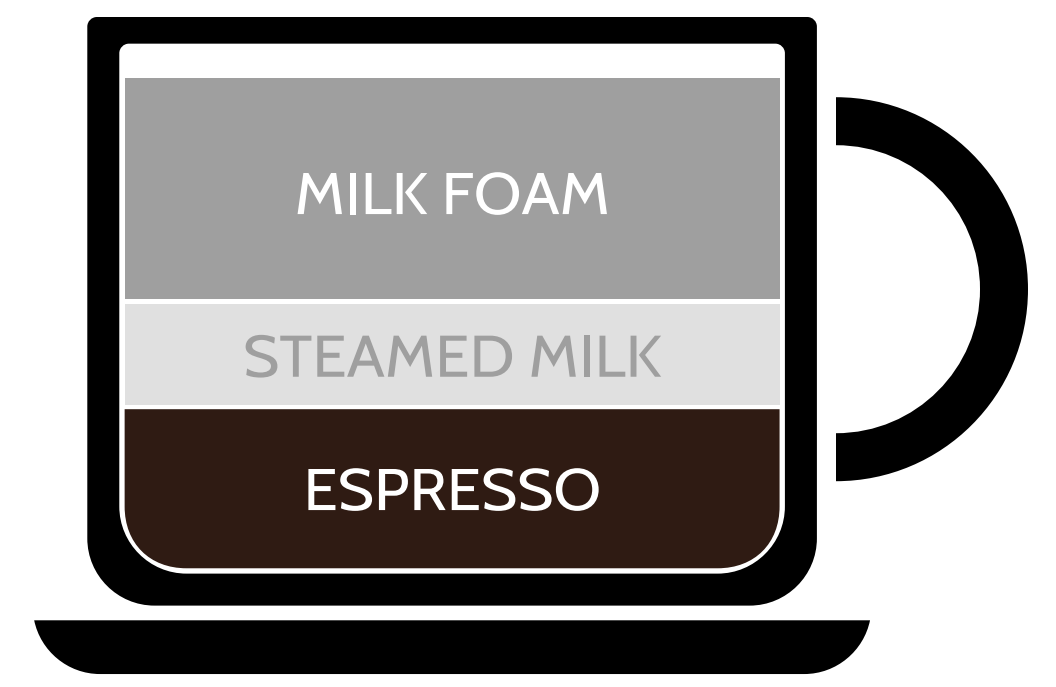

# COFFEE DRINKS

---

Espresso

Americano

Cappuccino

Latte

Macchiato

Mocha

Flat White

Breve

Dry Cappuccino

Con Panna

Au Lait

Red Eye

Doppio

Coffee

Iced Coffee

Single Shot

Double Shot

Lungo

Ristretto