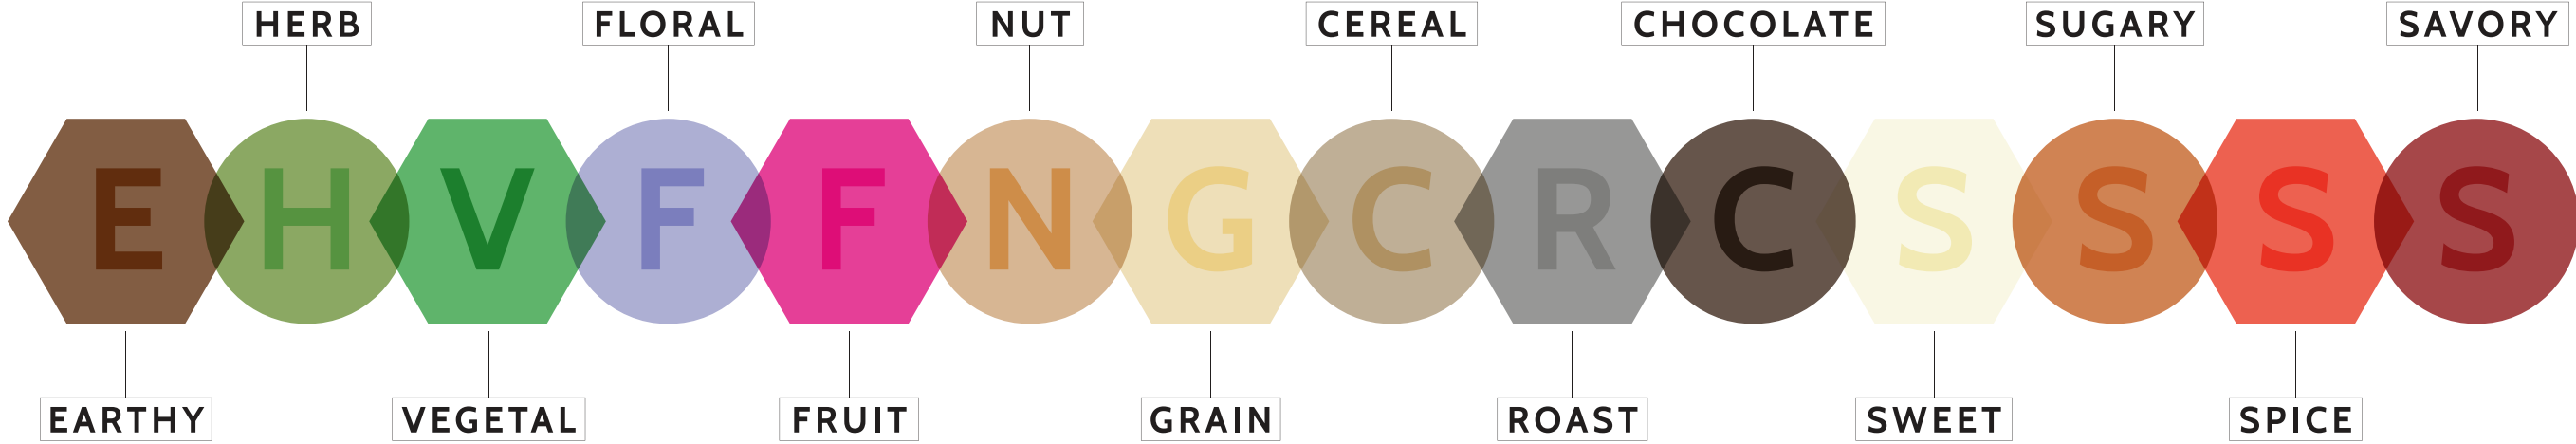

THE MINIMALIST COFFEE FLAVOR CONTINUUM

MOUTH FEEL & BODY

LIGHT	MEDIUM	HEAVY
WATERY SKIM MILK TEA-LIKE	ROUND 2% MILK CREAMY	FULL WHOLE MILK CHEWY

ADJECTIVES & INTENSIFIERS

CRISP BRIGHT TART	MUTED DULL MILD	WILD SHARP POINTED
BALANCED STRUCTURED	DENSE DEEP COMPLEX	SOFT FAINT DELICATE
JUICY SYRUPY	DRY ASTRINGENT	QUICK CLEAN