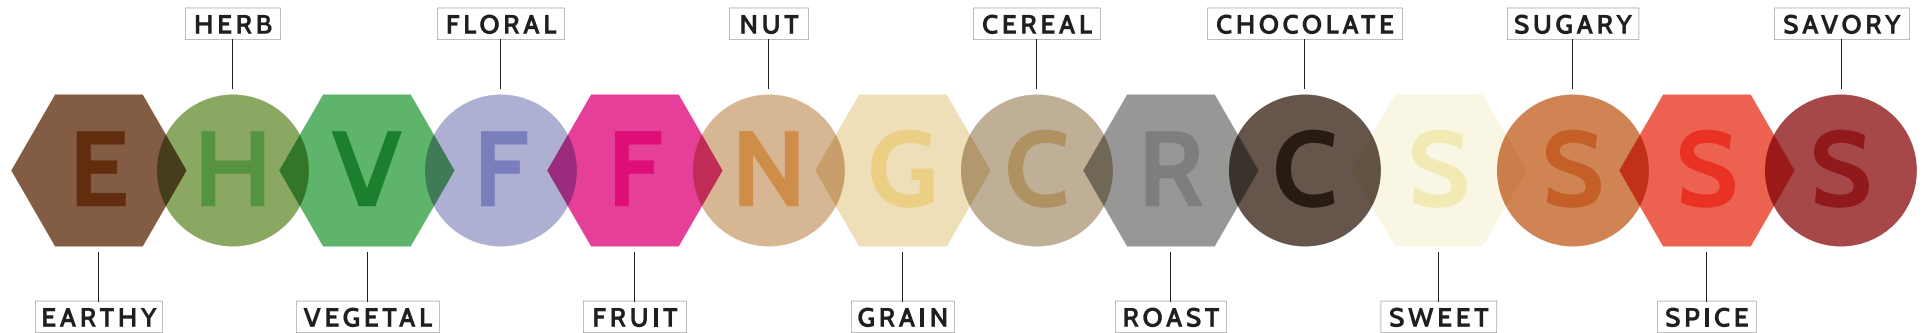

THE MINIMALIST COFFEE FLAVOR CONTINUUM

MOUTH FEEL & BODY

LIGHT	MEDIUM	HEAVY
WATERY SKIM MILK TEA-LIKE	ROUND 2% MILK CREAMY	FULL WHOLE MILK CHEWY

ADJECTIVES & INTENSIFIERS

CRISP BRIGHT TART	MUTED DULL MILD	WILD SHARP POINTED
BALANCED STRUCTURED	DENSE DEEP COMPLEX	SOFT FAINT DELICATE
JUICY SYRUPY	DRY ASTRINGENT	QUICK CLEAN