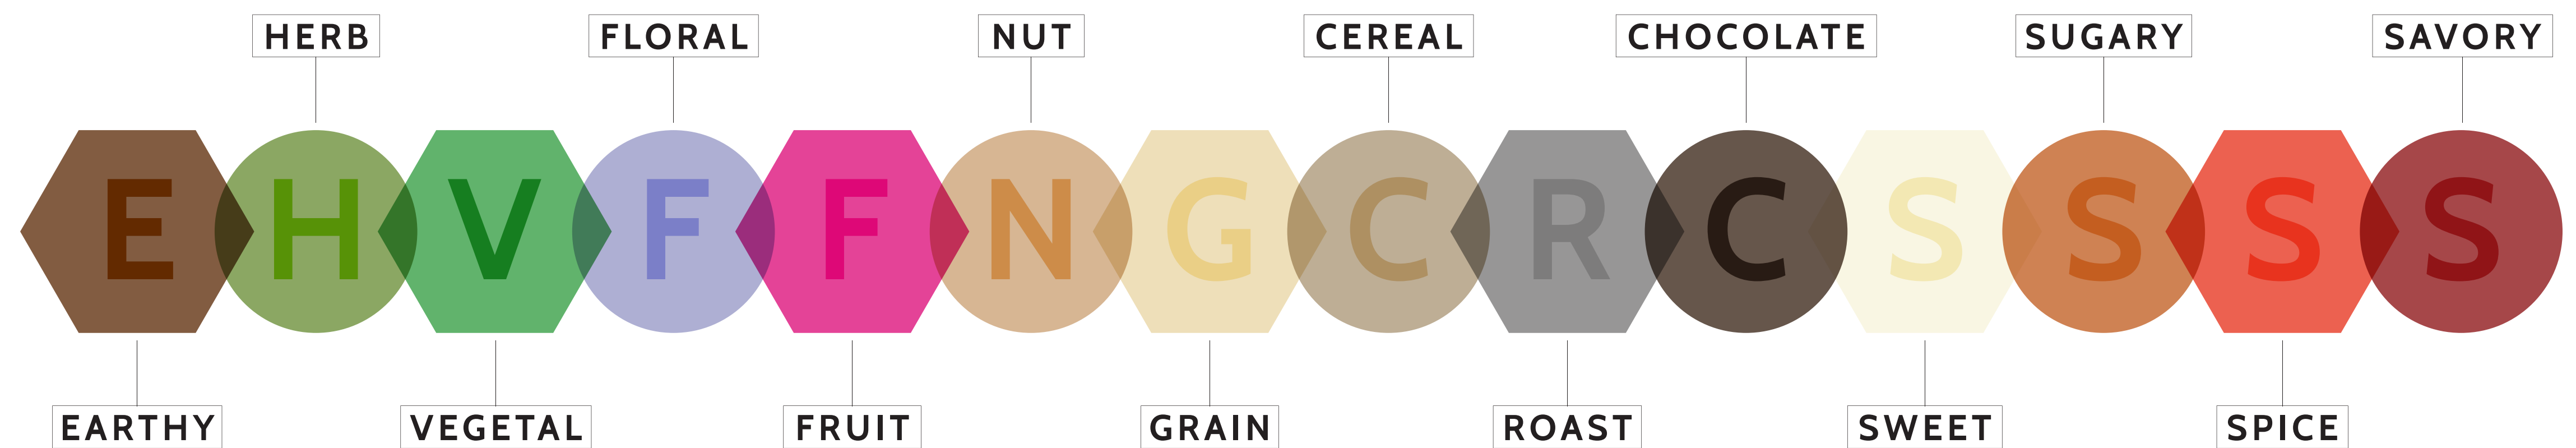

THE MINIMALIST COFFEE FLAVOR CONTINUUM

MOUTH FEEL & BODY

LIGHT	MEDIUM	HEAVY
WATERY SKIM MILK TEA-LIKE	ROUND 2% MILK CREAMY	FULL WHOLE MILK CHEWY

ADJECTIVES & INTENSIFIERS

CRISP BRIGHT TART	MUTED DULL MILD	WILD SHARP POINTED
BALANCED STRUCTURED	DENSE DEEP COMPLEX	SOFT FAINT DELICATE
JUICY SYRUPY	DRY ASTRINGENT	QUICK CLEAN