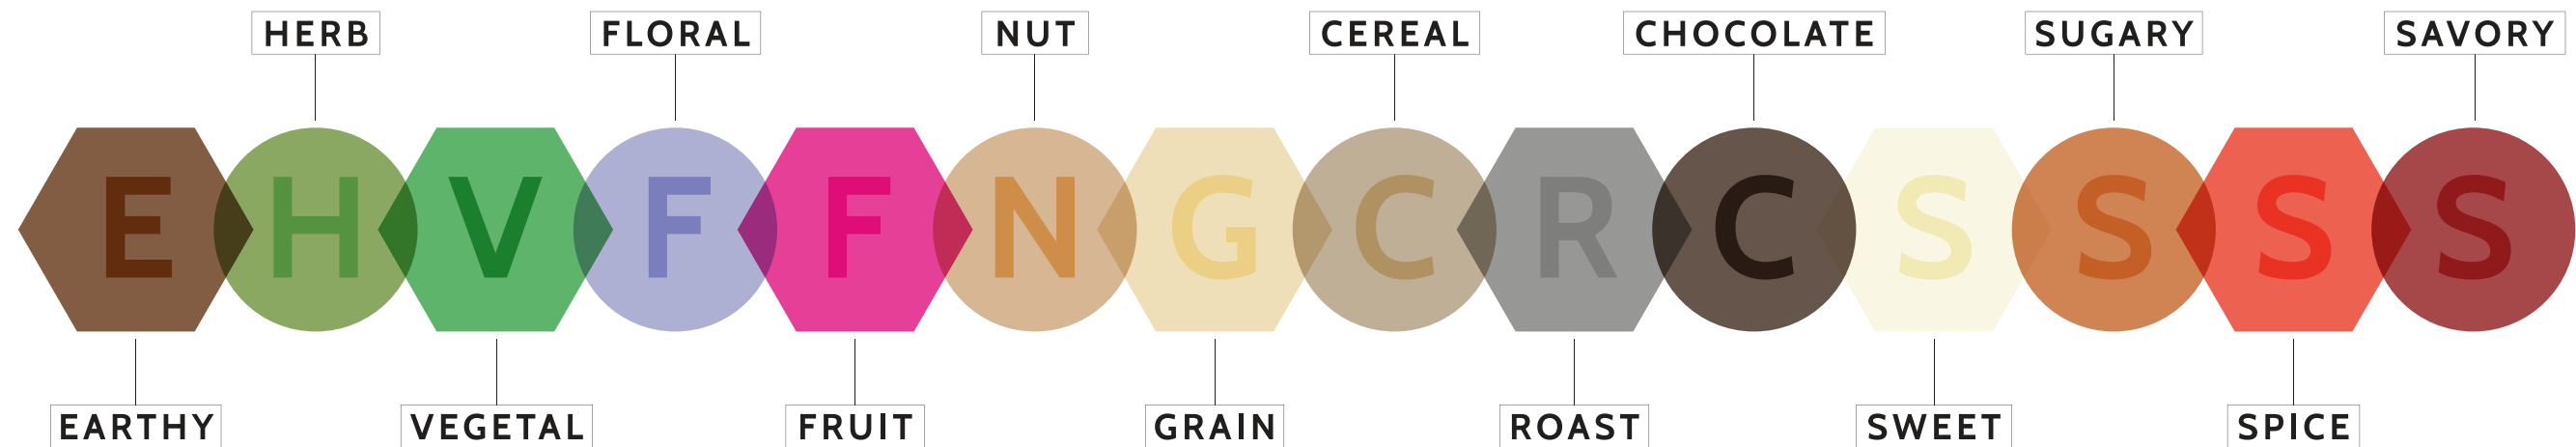

THE MINIMALIST COFFEE FLAVOR CONTINUUM

MOUTH FEEL & BODY

LIGHT	MEDIUM	HEAVY
WATERY SKIM MILK TEA-LIKE	ROUND 2% MILK CREAMY	FULL WHOLE MILK CHEWY

ADJECTIVES & INTENSIFIERS

CRISP BRIGHT TART	MUTED DULL MILD	WILD SHARP POINTED
BALANCED STRUCTURED	DENSE DEEP COMPLEX	SOFT FAINT DELICATE
JUICY SYRUPY	DRY ASTRINGENT	QUICK CLEAN