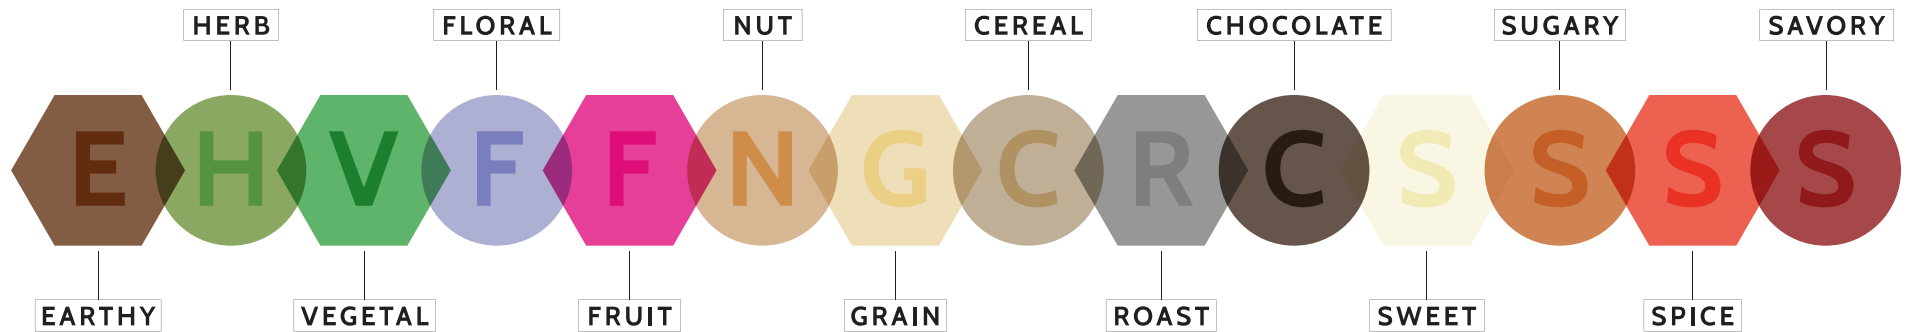

THE MINIMALIST COFFEE FLAVOR CONTINUUM

MOUTH FEEL & BODY

LIGHT	MEDIUM	HEAVY
WATERY SKIM MILK TEA-LIKE	ROUND 2% MILK CREAMY	FULL WHOLE MILK CHEWY

ADJECTIVES & INTENSIFIERS

CRISP BRIGHT TART	MUTED DULL MILD	WILD SHARP POINTED
BALANCED STRUCTURED	DENSE DEEP COMPLEX	SOFT FAINT DELICATE
JUICY SYRUPY	DRY ASTRINGENT	QUICK CLEAN